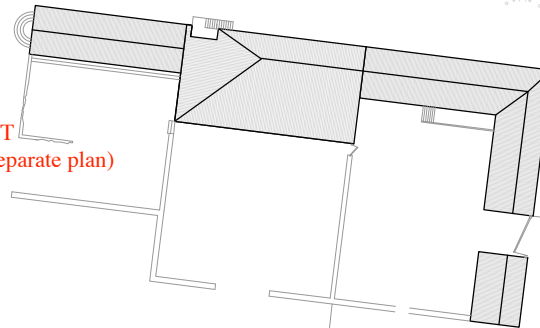

HANGAR  
(single story, brick outhouse)

BARN DRIFT  
(details of exits etc on separate plan)

**BARN DRIFT**  
Cley, Norfolk, NR25 7AZ

**SITE PLAN**  
Aerial

Scale 1:750

**A4**

**1**